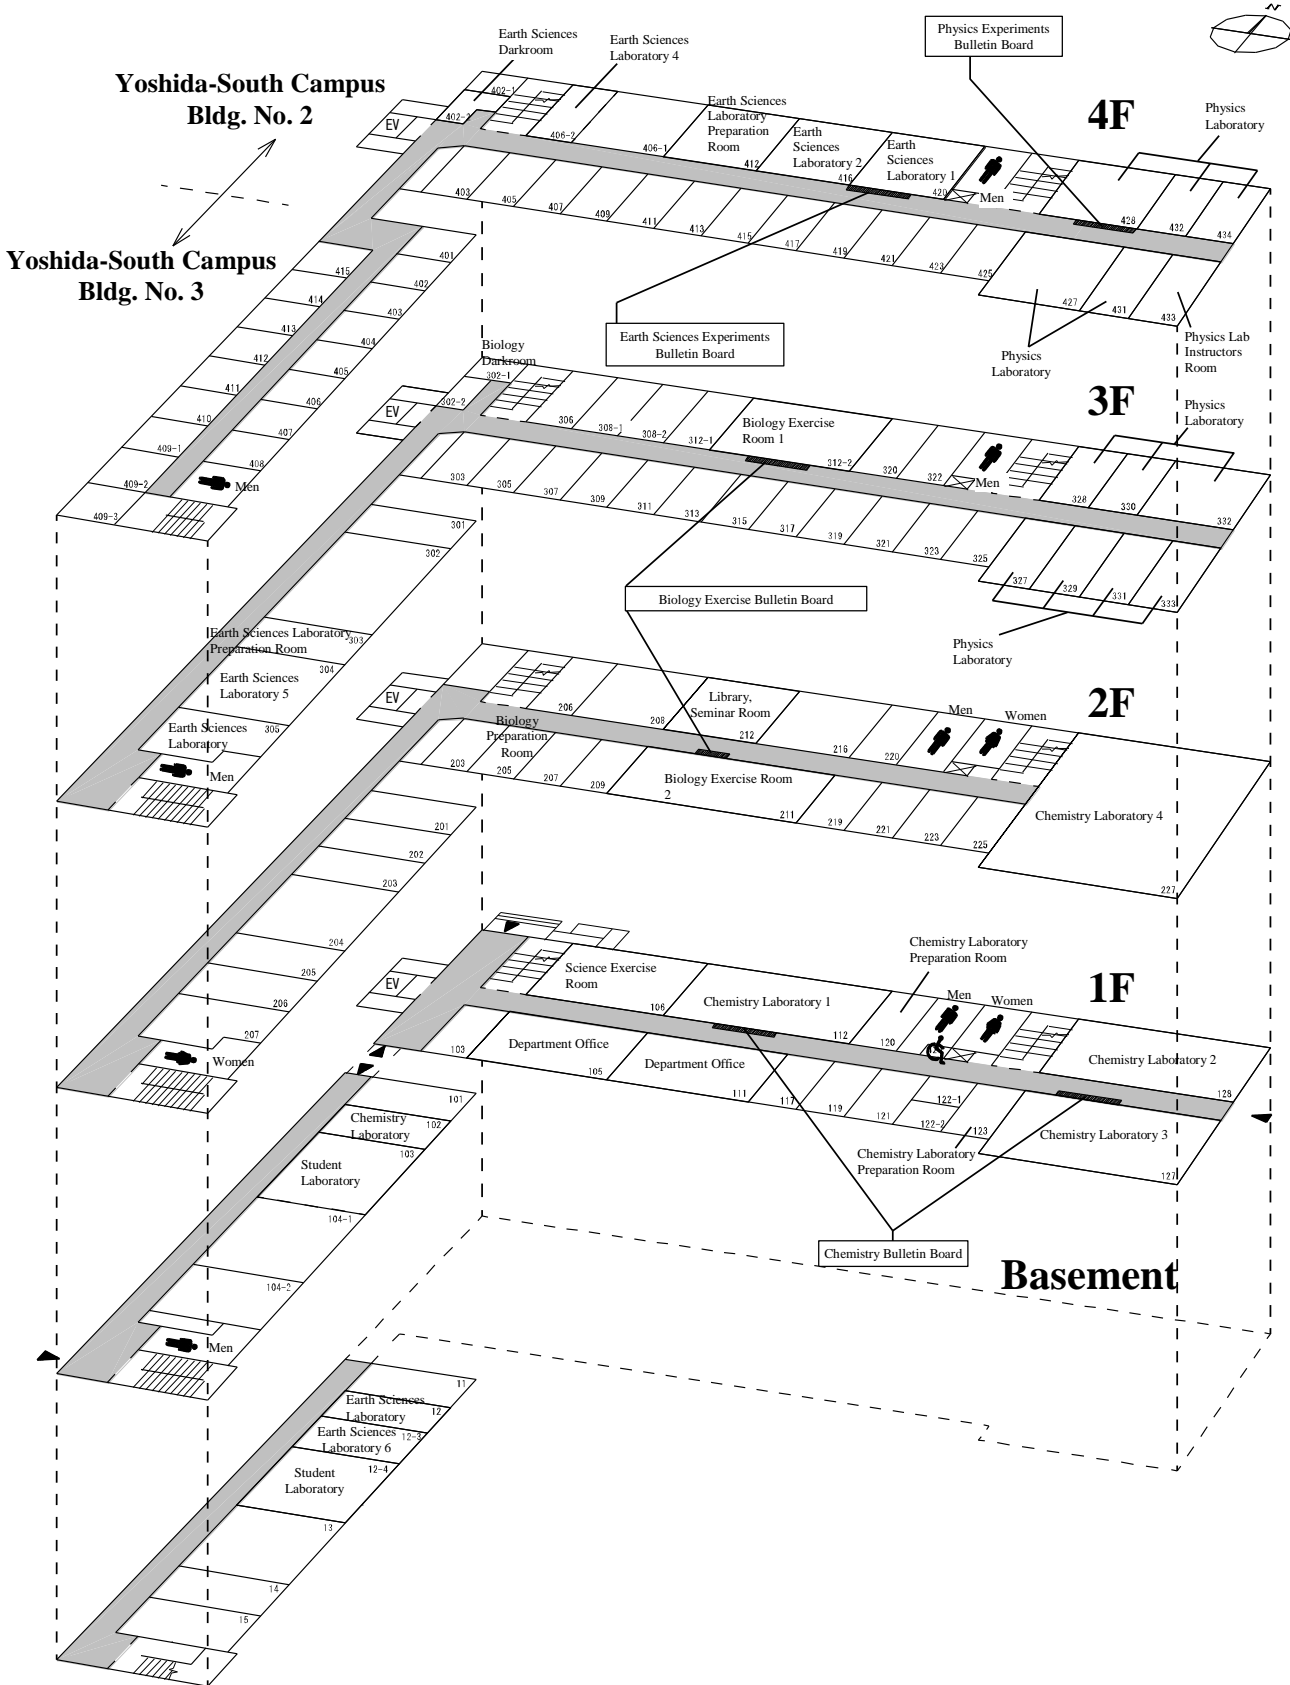

Yoshida-South Campus Bldg. No. 2, Bldg. No. 3

Academic Center for Computing and Media Studies (South Bldg.)