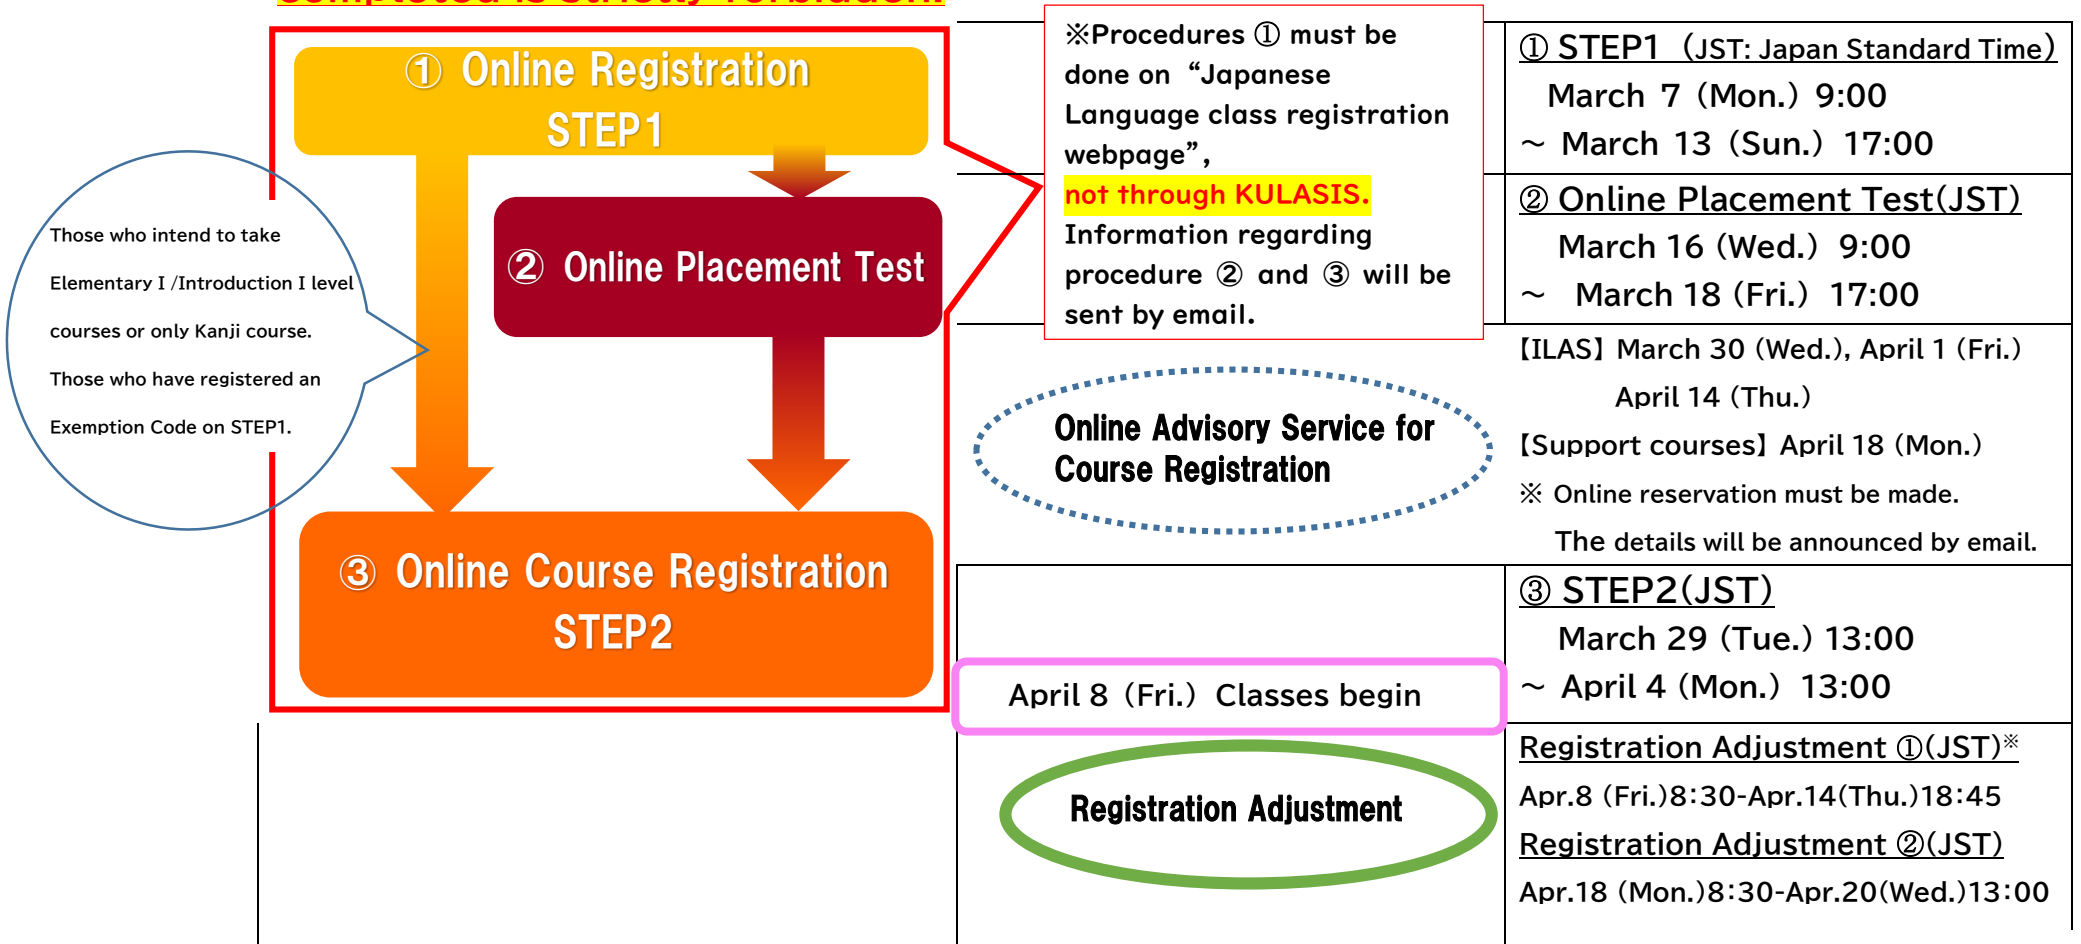

Timeline of the Registration for Japanese Language Courses

To attend (1) Japanese language courses in the ILAS and (2) Japanese Language support courses, the following online procedures ①~③ (or ①+③) are required.

※ Attending Japanese language courses without Course Registration STEP2 completed is strictly forbidden.

[ILAS courses] April 28 (Thu.) [Support courses] April 20 (Wed.) Registration Finalized

※Except Saturday and Sunday